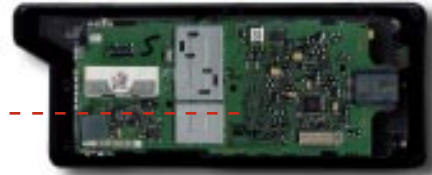


HunterPro's GPS[®] *Components*

Plastic Box

GPS Receiver

Intelligent Interface

Plastic Cover

Cellular Transceiver

Final Cover

DB15 Connector

GPS Antenna