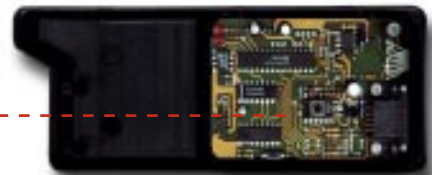


HunterPro's GPS[®] *Components*

Plastic Box

GPS Receiver

Intelligent Interface

Plastic Cover

Cellular Transceiver

Final Cover

DB15 Connector